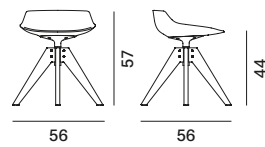

Lacquered aluminium coupling device in matt white or lead grey colour. Brushed stainless steel footrest on all versions. 360° swivel. Seat height available: 44, 65 and 78 cm.

*wood comes from sustainably managed forests.

height-adjustable 5-point-star base on castors

Variants

unupholstered front upholstered fully upholstered fixed leather cover

Flow Stool

sled

VN 4-legged wood base

Flow Pouf

VN 4-legged wood base