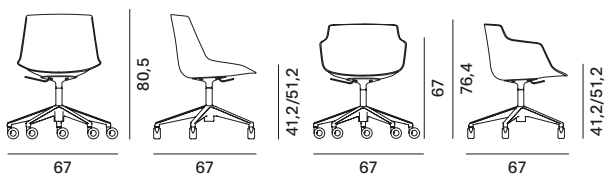

Lacquered aluminium coupling device in matt white or lead grey colour. Brushed stainless steel footrest on all versions. 360° swivel. Seat height available: 44, 65 and 78 cm.

*wood comes from sustainably managed forests.

OUTDOOR USE

Upon request outdoor versions with sled base in white or graphite grey.

Abacus

Flow Chair

4-legged base

base with central leg

VN 4-legged wood base

4-legged wood base

height-adjustable 5-point-star base on castors

Variants

unupholstered front upholstered fully upholstered fixed leather cover

Flow Stool

sled

VN 4-legged wood base

Flow Pouf

VN 4-legged wood base