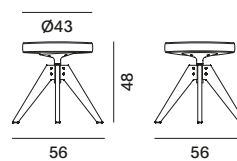

Flow Pouf

VN 4-legged wood base

4-legged wood base