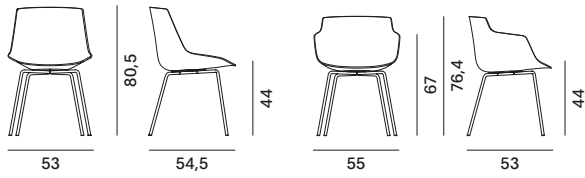

Abacus

Flow Chair

4-legged base

base with central leg