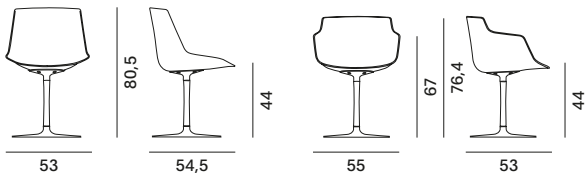

VN 4-legged wood base