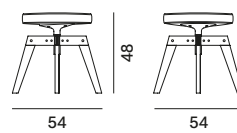

Abacus

Flow Chair

4-legged base

base with central leg

VN 4-legged wood base

4-legged wood base

height-adjustable 5-point-star base on castors

Variants

unupholstered   front upholstered   fully upholstered   fixed leather cover

Flow Stool

sled

VN 4-legged wood base

Flow Pouf

VN 4-legged wood base

4-legged wood base