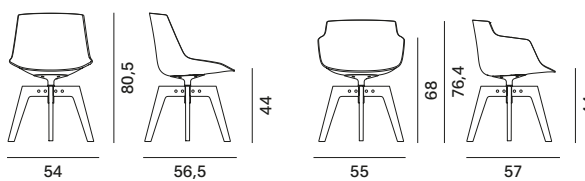

Lacquered aluminium coupling device in matt white or lead grey colour. Brushed stainless steel footrest on all versions. 360° swivel. Seat height available: 44, 65 and 78 cm.

*wood comes from sustainably managed forests.

OUTDOOR USE

Upon request outdoor versions with sled base in white or graphite grey.

Abacus

Flow Chair

4-legged base

base with central leg

VN 4-legged wood base

4-legged wood base

height-adjustable 5-point-star base on castors

Variants

unupholstered front upholstered fully upholstered fixed leather cover

Flow Stool

sled

VN 4-legged wood base

Flow Pouf

VN 4-legged wood base