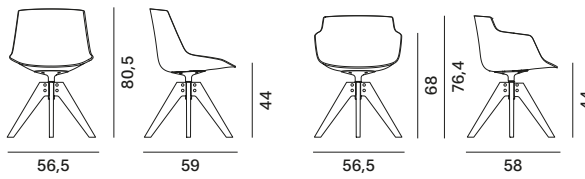

Lacquered aluminium coupling device in matt white or lead grey colour. Brushed stainless steel footrest on all versions. 360° swivel. Seat height available: 44, 65 and 78 cm.

*wood comes from sustainably managed forests.

OUTDOOR USE

Upon request outdoor versions with sled base in white or graphite grey.

Abacus

Flow Chair

4-legged base

base with central leg

VN 4-legged wood base

4-legged wood base