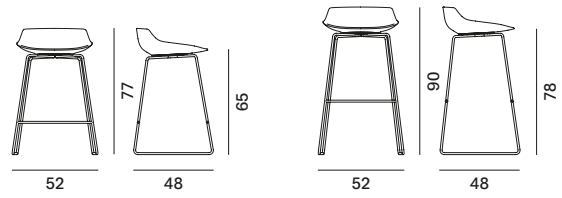

Lacquered aluminium coupling device in matt white or lead grey colour. Brushed stainless steel footrest on all versions. 360° swivel. Seat height available: 44, 65 and 78 cm.

*wood comes from sustainably managed forests.

height-adjustable 5-point-star base on castors

Variants

unupholstered front upholstered fully upholstered fixed leather cover

Flow Stool

sled

VN 4-legged wood base

Flow Pouf

VN 4-legged wood base