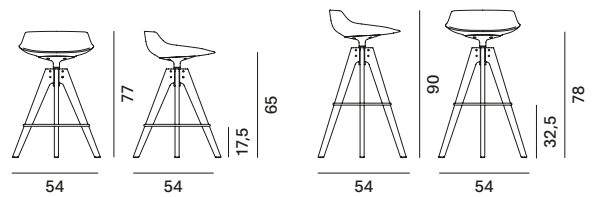

Lacquered aluminium coupling device in matt white or lead grey colour. Brushed stainless steel footrest on all versions. 360° swivel. Seat height available: 44, 65 and 78 cm.

*wood comes from sustainably managed forests.

height-adjustable 5-point-star base on castors

Variants

unupholstered front upholstered fully upholstered fixed leather cover

Flow Stool

sled

VN 4-legged wood base

Flow Pouf

VN 4-legged wood base